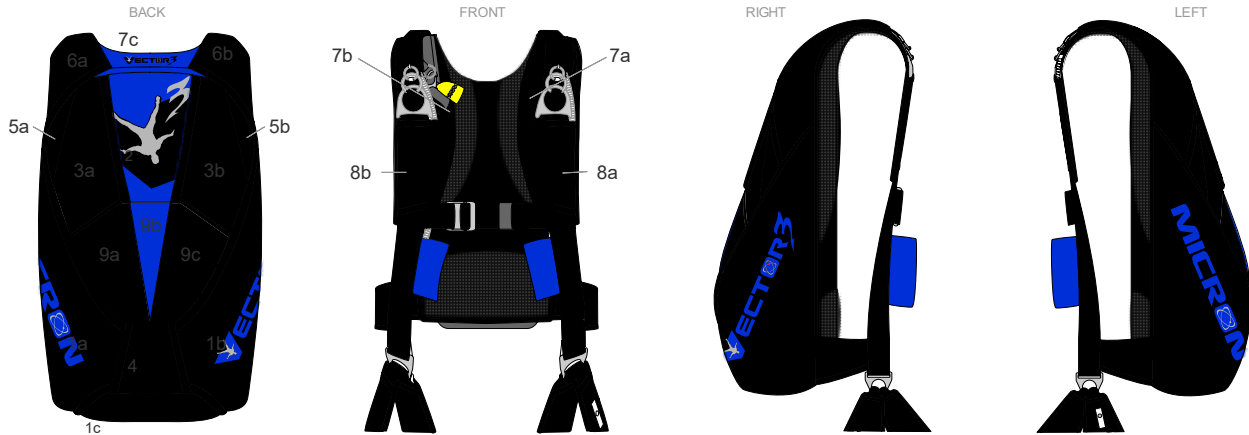

V308 MICRON: VSPLIT

Container Parts

- 1A: BLK
- 1B: BLK
- 1C: BLK
- 2A: RBL

- 3A: BLK
- 3B: BLK
- 4: BLK

- 5A: BLK
- 5B: BLK
- 6A: BLK
- 6B: BLK
- 7A: BLK
- 7B: BLK
- 7C: RBL
- 8A: BLK
- 8B: BLK
- Stab1A: BLK
- Stab1B: BLK
- BackP: BLK

Trim Tape

- T1A: BLK
- T1B: BLK

- T2A: BLK
- T2B: BLK
- T3A: BLK
- T3B: BLK
- T4A: BLK
- T4B: BLK

- T6A: BLK
- T6B: BLK
- T7: RBL
- T8A top: BLK
- T8A bot: BLK
- T8A side: BLK
- T8B top: BLK
- T8B bot: BLK
- T8B side: BLK
- T Stab: BLK

Measurements

Units: Inch / Lbs
 Height: x
 Weight: x
 Chest: x
 Waist: x
 Torso: x
 Leg Pad: x
 Inseam: x
 Sex: Male

Options

Skyhook RSL
 Magnetic riser covers
 3D spacer foam backpad/leg pads
 3D Spacer foam padded stabilizers
 Variable geometry harness (hip rings). Two piece leg pad
 Rolled edge leg pad
 Main: | Reserve:

NOTE: Side Wall embroidery at 45 degrees ANGLE

Harness BLK

Risers BLK

Riser Length: 19 inch

Ring/webbing: Mini ring w/ type 17 webbing

Toggles: TRULOK

Special Instructions

PO# October 8-22
Please size to 16 +0