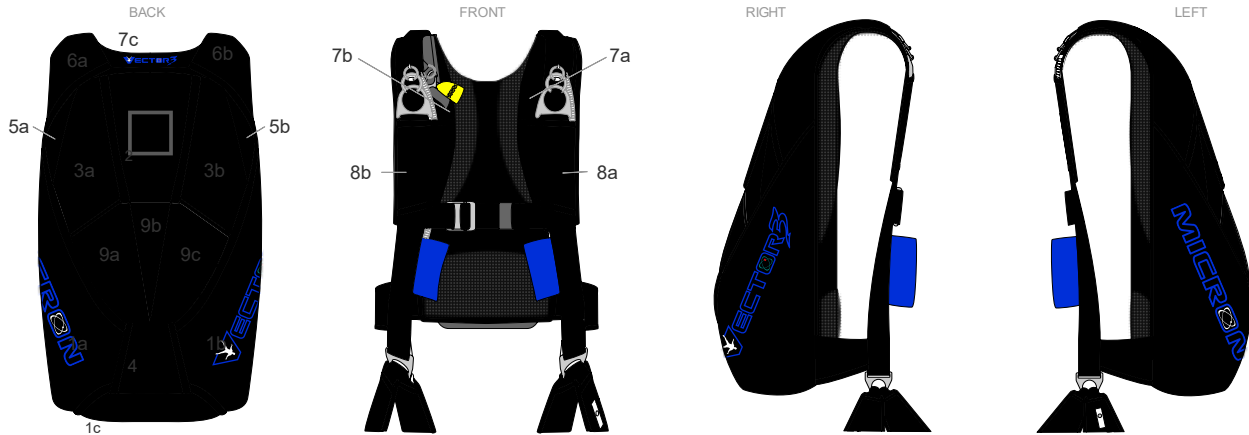

V348 M-SERIES: VSPLIT

Container Parts

- 1A: BLK
- 1B: BLK
- 1C: BLK
- 2A: BLK

- 3A: BLK
- 3B: BLK
- 4: BLK

- 5A: BLK
- 5B: BLK
- 6A: BLK
- 6B: BLK
- 7A: BLK
- 7B: BLK
- 7C: BLK
- 8A: BLK
- 8B: BLK
- Stab1A: BLK
- Stab1B: BLK
- BackP: BLK

Trim Tape

- T1A: BLK
- T1B: BLK

- T2A: BLK
- T2B: BLK
- T3A: BLK
- T3B: BLK
- T4A: BLK
- T4B: BLK

- T6A: BLK
- T6B: BLK
- T7: BLK
- T8A top: BLK
- T8A bot: BLK
- T8A side: BLK
- T8B top: BLK
- T8B bot: BLK
- T8B side: BLK
- T Stab: BLK

Measurements

Units: Inch / Lbs
 Height: x
 Weight: x
 Chest: x
 Waist: x
 Torso: x
 Leg Pad: x
 Inseam: x
 Sex: Male

Options

Skyhook RSL
 Magnetic riser covers
 3D spacer foam backpad/leg pads
 3D Spacer foam padded stabilizers
 Variable geometry harness (hip rings). Two piece leg pad
 Rolled edge leg pad
 Main: | Reserve:

NOTE: Side Wall embroidery at 45 degrees ANGLE

Harness BLK

Risers BLK

Riser Length: 21 inch

Ring/webbing: Mini ring w/ type 17 webbing

Toggles: TRULOK

Special Instructions

New style logo for yoke and reserve flap. Babylon backpad with cordura covered stabs.
Please size to 18 +1. PO# November 4-22.