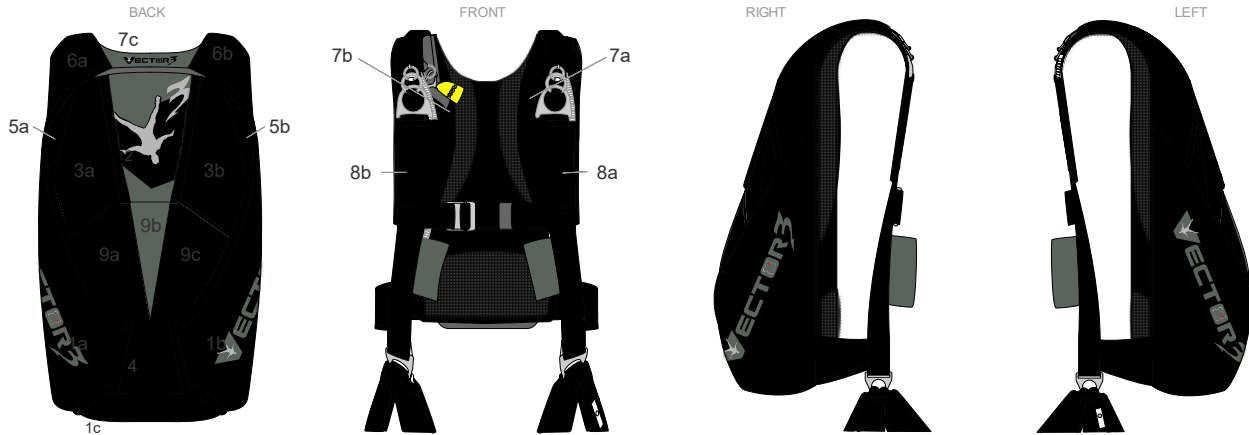

V348 M-SERIES: VSPLIT

Container Parts

- 1A: BLK
- 1B: BLK
- 1C: BLK
- 2A: SMK

- 3A: BLK
- 3B: BLK
- 4: BLK

- 5A: BLK
- 5B: BLK
- 6A: BLK
- 6B: BLK
- 7A: BLK
- 7B: BLK
- 7C: SMK
- 8A: BLK
- 8B: BLK
- Stab1A: BLK
- Stab1B: BLK
- BackP: BLK

Trim Tape

- T1A: BLK
- T1B: BLK

- T2A: BLK
- T2B: BLK
- T3A: BLK
- T3B: BLK
- T4A: BLK
- T4B: BLK

- T6A: BLK
- T6B: BLK
- T7: SMK
- T8A top: BLK
- T8A bot: BLK
- T8A side: BLK
- T8B top: BLK
- T8B bot: BLK
- T8B side: BLK
- T Stab: BLK

Measurements

Units: Inch / Lbs
 Height: x
 Weight: x
 Chest: x
 Waist: x
 Torso: x
 Leg Pad: x
 Inseam: x
 Sex: Male

Leg Pads

- Right: BLK T Right: BLK
- Left: BLK T Left: BLK

Embroidery

(7C) YOKE: v3hd_yh - BLK, SIL
(1B) R SIDE WALL: v3hd_s - SMK, SIL
(1A) L SIDE WALL: v3hd_s - SMK, SIL
(8B) R RING COVER: none
(8A) L RING COVER: none
 CUTAWAY HANDLE: none
 RESERVE HANDLE: none
 BACKPAD: none
 RESERVE FLAP: v3hd_large - BLK, SIL, BLK

NOTE: Side Wall embroidery at 45 degrees ANGLE

Harness BLK

Risers BLK

Riser Length: 23 inch

Ring/webbing: Mini ring w/ type 17 webbing

Toggles: TRULOK

Special Instructions

PO# Nov 4-22
Please size to 18 +1