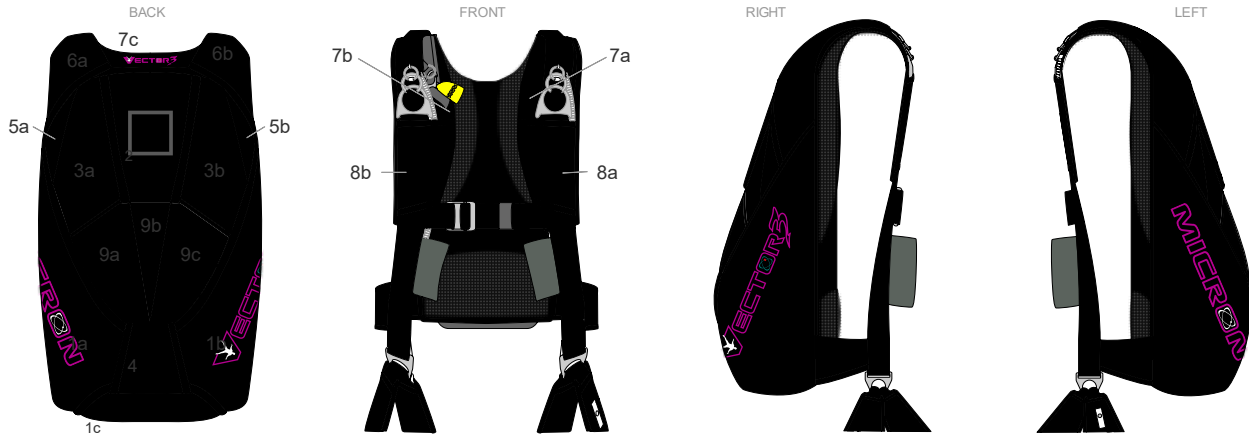

V309 MICRON: VSPLIT

Container Parts

- 1A: BLK
- 1B: BLK
- 1C: BLK
- 2A: BLK

- 3A: BLK
- 3B: BLK
- 4: BLK

- 5A: BLK
- 5B: BLK
- 6A: BLK
- 6B: BLK
- 7A: BLK
- 7B: BLK
- 7C: BLK
- 8A: BLK
- 8B: BLK
- Stab1A: BLK
- Stab1B: BLK
- BackP: BLK

Trim Tape

- T1A: BLK
- T1B: BLK

- T2A: BLK
- T2B: BLK
- T3A: BLK
- T3B: BLK
- T4A: BLK
- T4B: BLK

- T6A: BLK
- T6B: BLK
- T7: BLK
- T8A top: BLK
- T8A bot: BLK
- T8A side: BLK
- T8B top: BLK
- T8B bot: BLK
- T8B side: BLK
- T Stab: BLK

Measurements

Units: Inch / Lbs
 Height: x
 Weight: x
 Chest: x
 Waist: x
 Torso: x
 Leg Pad: x
 Inseam: x
 Sex: Female

Options

Skyhook RSL
 Magnetic riser covers
 3D spacer foam backpad/leg pads
 3D Spacer foam padded stabilizers
 Variable geometry harness (hip rings). Two piece leg pad
 Rolled edge leg pad
 Main: | Reserve:

NOTE: Side Wall embroidery at 45 degrees ANGLE

Harness BLK

Risers BLK

Riser Length: 19 inch

Ring/webbing: Mini ring w/ type 17 webbing

Toggles: TRULOK

Special Instructions

New style yoke and reserve flap embroidery per attached photo. Babylon backpad with cordura covered stabs. Is it possible to have FUS handles? Please size to 15 +0. PO# November 3-22