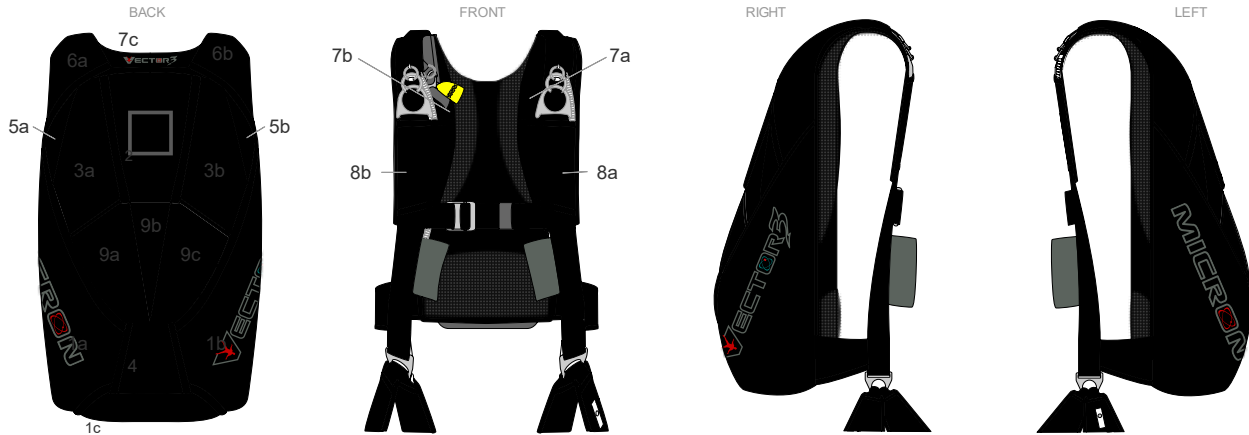

Main Canopy: UPT to order Assembly Required

Reserve Canopy: UPT to order

V310 MICRON: VSPLIT

Container Parts

- 1A: BLK
- 1B: BLK
- 1C: BLK
- 2A: BLK

- 3A: BLK
- 3B: BLK
- 4: BLK

- 5A: BLK
- 5B: BLK
- 6A: BLK
- 6B: BLK
- 7A: BLK
- 7B: BLK
- 7C: BLK
- 8A: BLK
- 8B: BLK
- Stab1A: BLK
- Stab1B: BLK
- BackP: BLK

Trim Tape

- T1A: BLK
- T1B: BLK

- T2A: BLK
- T2B: BLK
- T3A: BLK
- T3B: BLK
- T4A: BLK
- T4B: BLK

- T6A: BLK
- T6B: BLK
- T7: BLK
- T8A top: BLK
- T8A bot: BLK
- T8A side: BLK
- T8B top: BLK
- T8B bot: BLK
- T8B side: BLK
- T Stab: BLK

Measurements

Units: Inch / Lbs
 Height: x
 Weight: x
 Chest: x
 Waist: x
 Torso: x
 Leg Pad: x
 Inseam: x
 Sex: Male

Options

Skyhook RSL
 Magnetic riser covers
 3D spacer foam backpad/leg pads
 3D Spacer foam padded stabilizers
 Variable geometry harness (hip rings). Two piece leg pad
 Rolled edge leg pad
 Main: | Reserve:

NOTE: Side Wall embroidery at 45 degrees ANGLE

Harness BLK

Risers BLK

Riser Length: 21 inch

Ring/webbing: Mini ring w/ type 17 webbing

Toggles: TRULOK

Special Instructions

New style yoke and reserve flap embroidery. Babylon backpad with cordura covered stabs.
PO# November 2-22. Please size to 17.5 +1