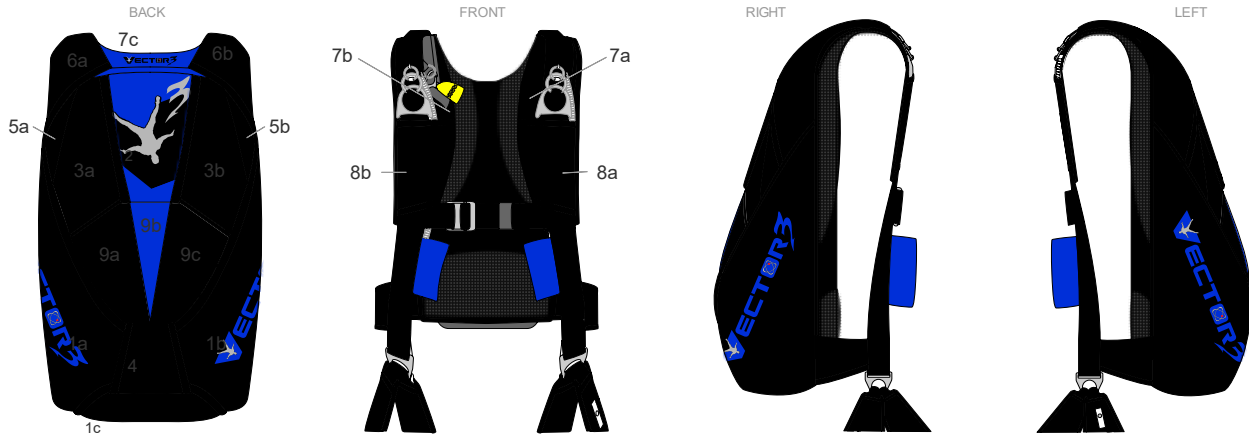

V350 M-SERIES: VSPLIT

Container Parts

- 1A: BLK
- 1B: BLK
- 1C: BLK
- 2A: RBL

- 3A: BLK
- 3B: BLK
- 4: BLK

- 5A: BLK
- 5B: BLK
- 6A: BLK
- 6B: BLK
- 7A: BLK
- 7B: BLK
- 7C: RBL
- 8A: BLK
- 8B: BLK
- Stab1A: BLK
- Stab1B: BLK
- BackP: BLK

Trim Tape

- T1A: BLK
- T1B: BLK

- T2A: BLK
- T2B: BLK
- T3A: BLK
- T3B: BLK
- T4A: BLK
- T4B: BLK

- T6A: BLK
- T6B: BLK
- T7: RBL
- T8A top: BLK
- T8A bot: BLK
- T8A side: BLK
- T8B top: BLK
- T8B bot: BLK
- T8B side: BLK
- T Stab: BLK

Measurements

Units: Inch / Lbs
 Height: x
 Weight: x
 Chest: x
 Waist: x
 Torso: x
 Leg Pad: x
 Inseam: x
 Sex: Male

Options

Skyhook RSL
 Magnetic riser covers
 3D spacer foam backpad/leg pads
 3D Spacer foam padded stabilizers
 Variable geometry harness (hip rings). Two piece leg pad
 Rolled edge leg pad
 Main: | Reserve:

NOTE: Side Wall embroidery at 45 degrees ANGLE

Harness BLK

Risers BLK

Riser Length: 23 inch

Ring/webbing: Mini ring w/ type 17 webbing

Toggles: TRULOK

Special Instructions

PO# Nov 3-22
Please size to 18 +1