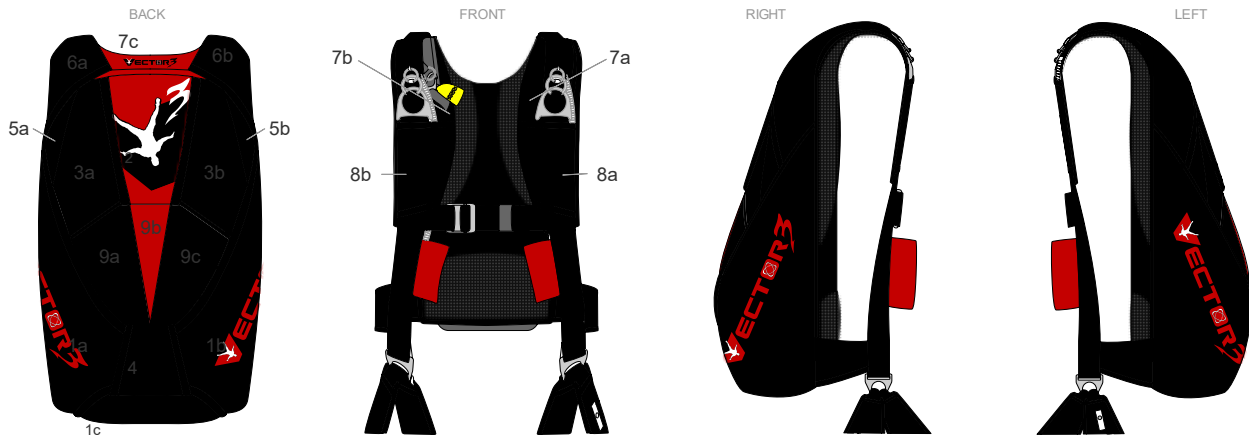

V348 M-SERIES: VSPLIT

Container Parts

- 1A: BLK
- 1B: BLK
- 1C: BLK
- 2A: RED

- 3A: BLK
- 3B: BLK
- 4: BLK

- 5A: BLK
- 5B: BLK
- 6A: BLK
- 6B: BLK
- 7A: BLK
- 7B: BLK
- 7C: RED
- 8A: BLK
- 8B: BLK
- Stab1A: BLK
- Stab1B: BLK
- BackP: BLK

Trim Tape

- T1A: BLK
- T1B: BLK

- T2A: BLK
- T2B: BLK
- T3A: BLK
- T3B: BLK
- T4A: BLK
- T4B: BLK

- T6A: BLK
- T6B: BLK
- T7: RED
- T8A top: BLK
- T8A bot: BLK
- T8A side: BLK
- T8B top: BLK
- T8B bot: BLK
- T8B side: BLK
- T Stab: BLK

Measurements

Units: Inch / Lbs
 Height: x
 Weight: x
 Chest: x
 Waist: x
 Torso: x
 Leg Pad: x
 Inseam: x
 Sex: Male

Leg Pads

- Right: BLK T Right: BLK
- Left: BLK T Left: BLK

Embroidery

(7C) YOKE: v3hd_yh - BLK, WHT
(1B) R SIDE WALL: v3hd_s - RED, WHT
(1A) L SIDE WALL: v3hd_s - RED, WHT
(8B) R RING COVER: none
(8A) L RING COVER: none
 CUTAWAY HANDLE: none
 RESERVE HANDLE: none
 BACKPAD: none
 RESERVE FLAP: v3hd_large - BLK, WHT, BLK

NOTE: Side Wall embroidery at 45 degrees ANGLE

Harness BLK

Risers BLK

Riser Length: 21 inch

Ring/webbing: Mini ring w/ type 17 webbing

Toggles: TRULOK

Special Instructions

Please size to 17 +1. PO# November 8-22