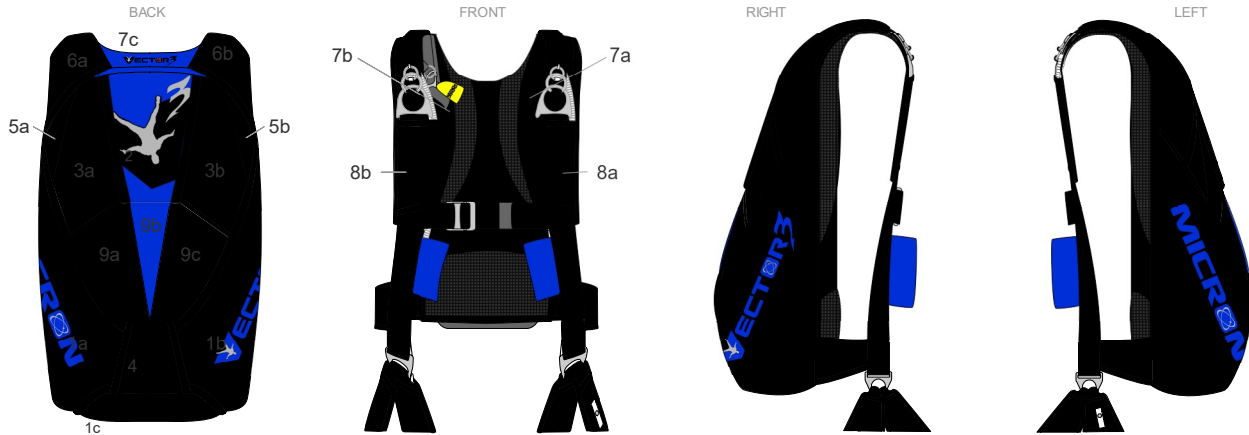

V319 MICRON: VSPLIT

Container Parts

- 1A: BLK
- 1B: BLK
- 1C: BLK
- 2A: RBL

- 3A: BLK
- 3B: BLK
- 4: BLK

- 5A: BLK
- 5B: BLK
- 6A: BLK
- 6B: BLK
- 7A: BLK
- 7B: BLK
- 7C: RBL
- 8A: BLK
- 8B: BLK
- Stab1A: BLK
- Stab1B: BLK
- BackP: BLK

Trim Tape

- T1A: BLK
- T1B: BLK

- T2A: BLK
- T2B: BLK
- T3A: BLK
- T3B: BLK
- T4A: BLK
- T4B: BLK

- T6A: BLK
- T6B: BLK
- T7: RBL
- T8A top: BLK
- T8A bot: BLK
- T8A side: BLK
- T8B top: BLK
- T8B bot: BLK
- T8B side: BLK
- T Stab: BLK

Measurements

Units: Inch / Lbs
 Height: x
 Weight: x
 Chest: x
 Waist: x
 Torso: x
 Leg Pad: x
 Inseam: x
 Sex: Male

Options

- Skyhook RSL
- Magnetic riser covers
- 3D spacer foam backpad/leg pads
- 3D Spacer foam padded stabilizers
- Variable geometry harness (hip rings). Two piece leg pad
- Rolled edge leg pad
- Main: | Reserve:

NOTE: Side Wall embroidery at 45 degrees ANGLE

Harness BLK

Risers BLK

Riser Length: 21 inch

Ring/webbing: Mini ring w/ type 17 webbing

Toggles: TRULOK

Special Instructions

PO# Sept 1-22
Please size to 17.5 +1